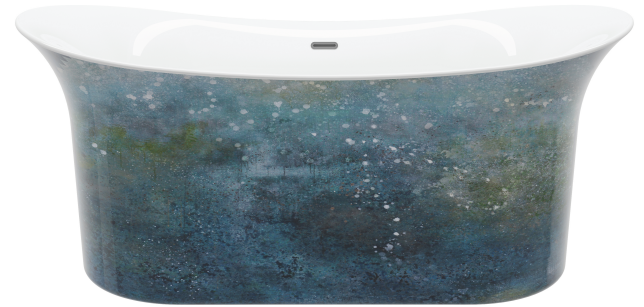

**A&E Bath and Shower**

6400A St. Jacques West  
 Montrea, QC, Canada  
 H4B 1T6  
 www.aebath.com

Model Modèle: BT-1088-WHT

Freestanding bathtub *Baignoire autoportante*

TOP VIEW VUE DE DESSUS

FRONT VIEW VUE DE FACE

\* Dimensions may vary +/- 1/4" (6mm) / Les dimensions peuvent varier de +/- 1/4" (6mm)

gallons to overflow /	55 gal.
packaging dimension /	70 x 33 x 30 in
approximated weight /	120 lbs
weight with water /	579.25 lbs
bathing well at sump /	45 x 20 in