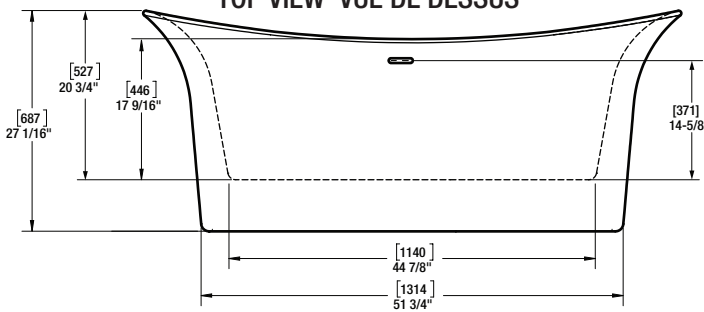

**A&E Bath and Shower**

6400A St. Jacques West  
 Montrea, QC, Canada  
 H4B 1T6  
 www.aebath.com

Model Modèle: BT-1088-WHT

Freestanding bathtub *Baignoire autoportante*

TOP VIEW VUE DE DESSUS

FRONT VIEW VUE DE FACE

\* Dimensions may vary +/- 1/4" (6mm) / Les dimensions peuvent varier de +/- 1/4" (6mm)

gallons to overflow /	55 gal.
packaging dimension /	70 x 33 x 30 in
approximated weight /	120 lbs
weight with water /	579.25 lbs
bathing well at sump /	45 x 20 in