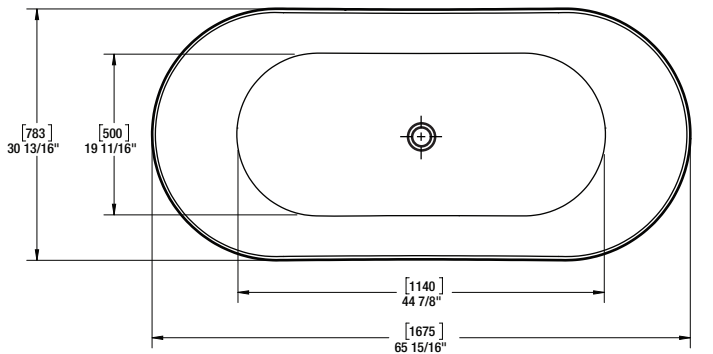

**A&E Bath and Shower**

6400A St. Jacques West  
 Montrea, QC, Canada  
 H4B 1T6  
 www.aebath.com

Model Modèle: BT-1088-WHT

Freestanding bathtub *Baignoire autoportante*

TOP VIEW VUE DE DESSUS

FRONT VIEW VUE DE FACE

\* Dimensions may vary +/- 1/4" (6mm) / Les dimensions peuvent varier de +/- 1/4" (6mm)

gallons to overflow /	55 gal.
packaging dimension /	70 x 33 x 30 in
approximated weight /	120 lbs
weight with water /	579.25 lbs
bathing well at sump /	45 x 20 in